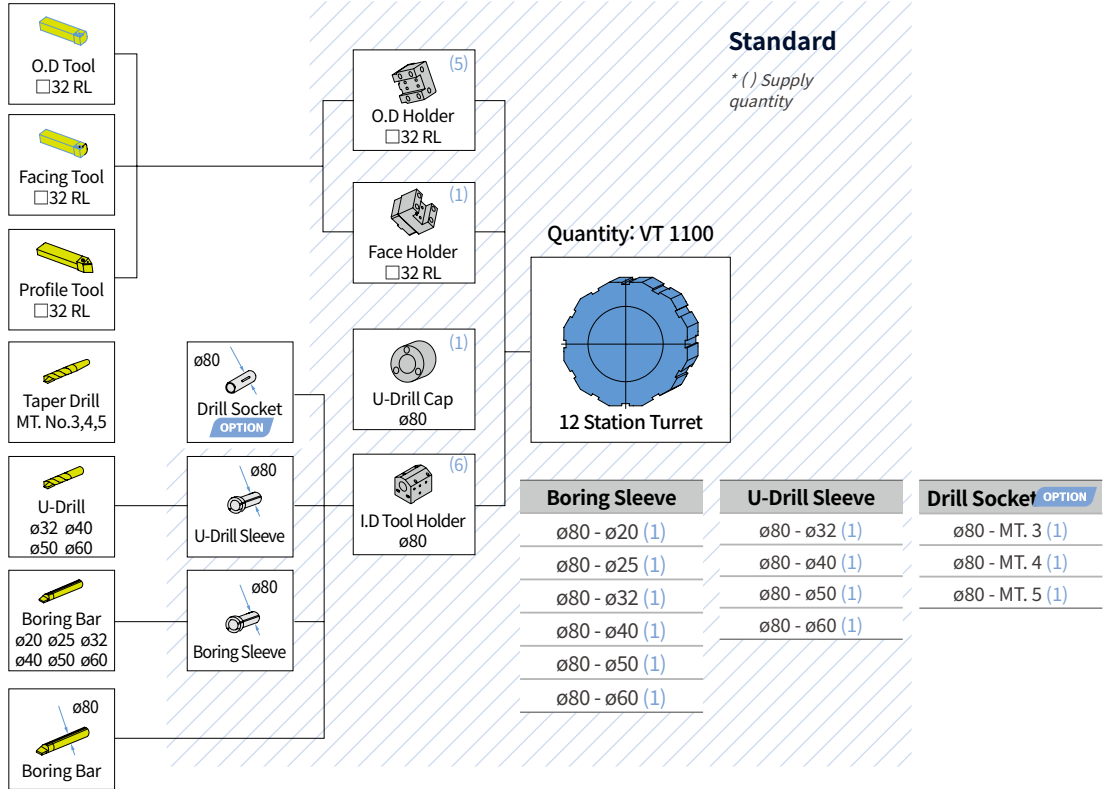

# TOOLING SYSTEM

## PUMA VT1100

단위 : mm

## PUMA VT1100M